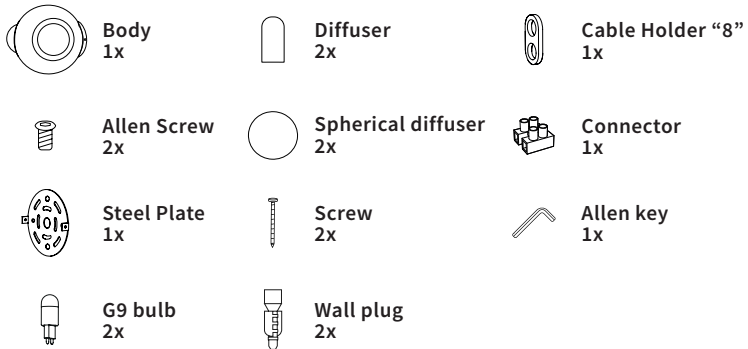

# 3

\* Align and screw in slightly;  
the diffuser may break.

 Handle with care, fragile materials.

 Use only LED bulbs.

# INSTALLATION GUIDE

Sconce Lamp

**CAUTION: Turn off the power supply before executing any electrical installation.**

**We suggest that any electrical work be performed by a qualified specialist.**

## Included Parts:

**1** Placement of wall plugs. Before drilling, mark the location of the screws according to the **installation template**.

\* Electrical supply cables.

**2** Fixing the steel plate.

\* Use the labels as a guide for positioning the diffusers.