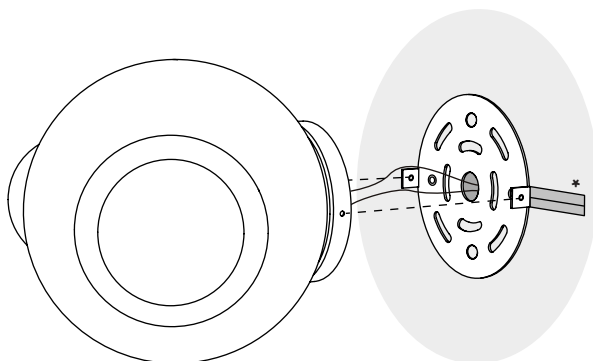

# INSTALLATION GUIDE

Sconce Lamp

**CAUTION: Turn off the power supply before executing any electrical installation.**

**We suggest that any electrical work be performed by a qualified specialist.**

## Included Parts:

**1** Placement of wall plugs. Before drilling, mark the location of the screws according to the **installation template**.

\* Electrical supply cables.

**2** Fixing the steel plate.

\* Use the labels as a guide for positioning the diffusers.

**3** Connect + to + and - to - using the connector.

**4** Secure body to steel plate.

\* Remove label once the lamp has been installed.

\* Allen screws are pre-installed.

**Handle with care, fragile materials.**