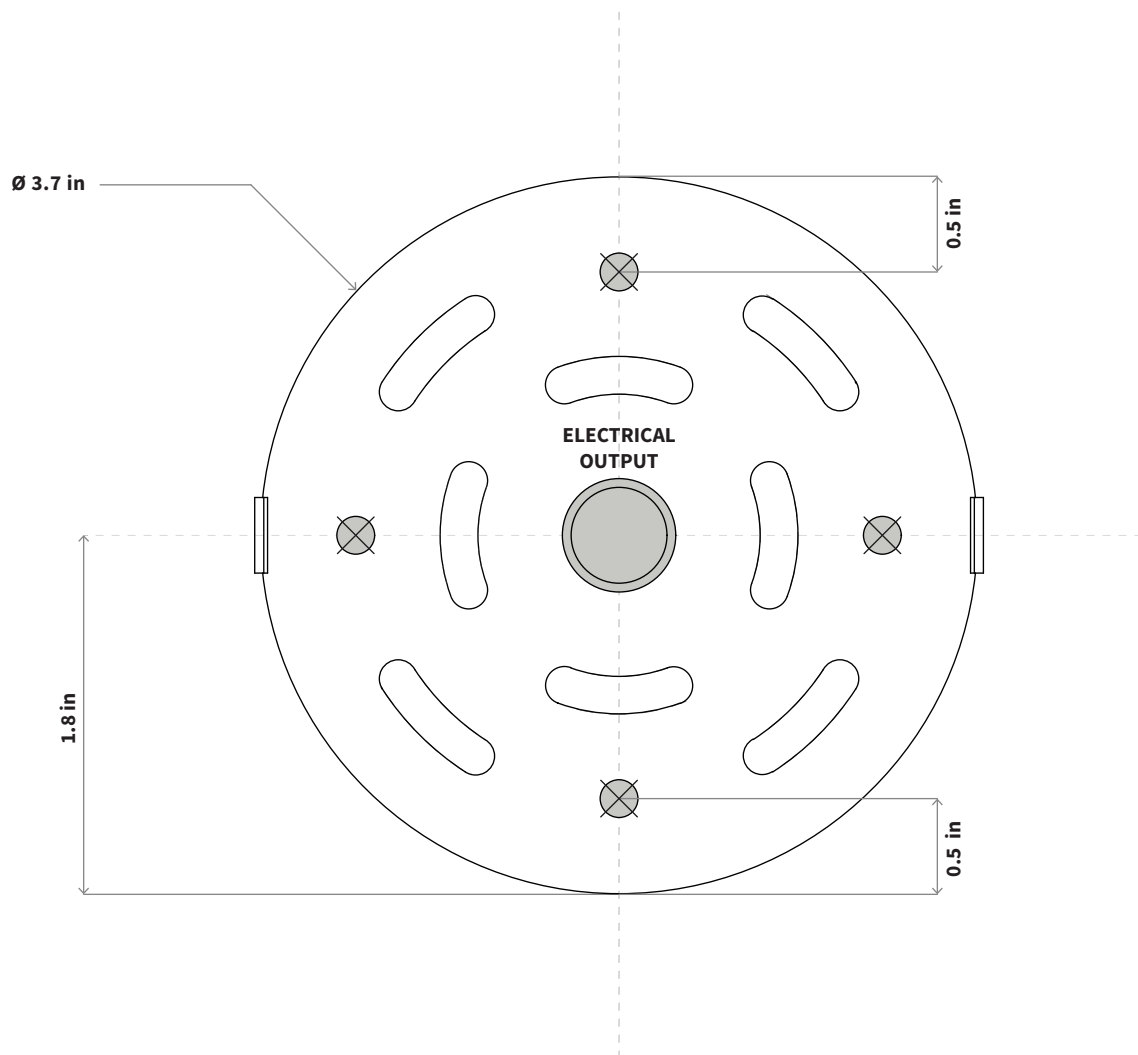

TEMPLATE

PL09

HUMO Sconce Lamp

Installation guide

1. Place this template on the surface where the luminaire will be installed.
2. Align and level the template using the reference line.
3. Mark the drilling holes.
4. Drill.

Scale 1:1

0.3 in

Bandido