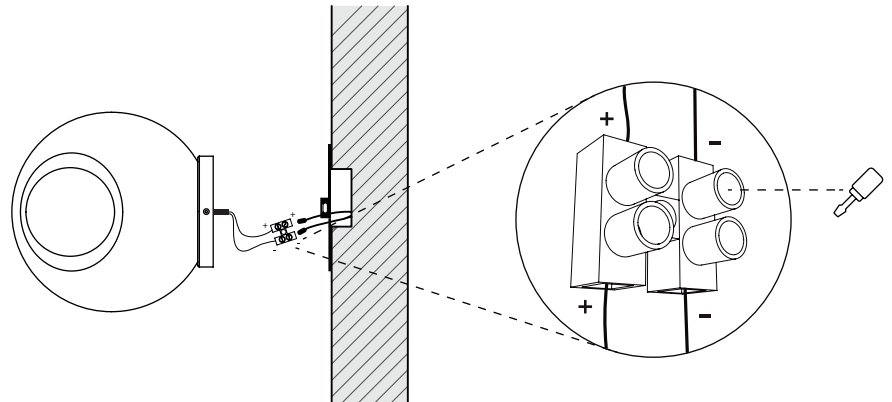

## Included Parts:

**1** Placement of wall plugs. Before drilling, mark the location of the screws according to the **installation template**.

\* Electrical supply cables.

**2** Fixing the steel plate.

\* Use the labels as a guide for positioning the diffusers.

**3** Connect + to + and - to - using the connector.

**4** Secure body to steel plate.

\* Remove label once the lamp has been installed.

\* Allen screws are pre-installed.

**Handle with care, fragile materials.**