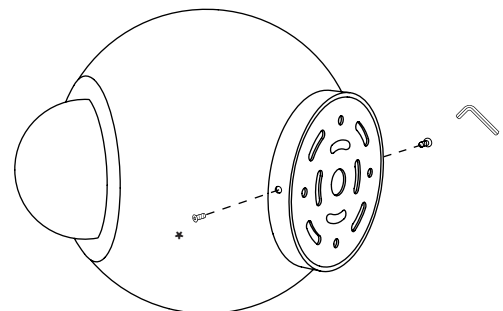

# INSTALLATION GUIDE

Sconce Lamp

**CAUTION: Turn off the power supply before executing any electrical installation.**

**We suggest that any electrical work be performed by a qualified specialist.**

## Included Parts:

**1** Placement of wall plugs. Before drilling, mark the location of the screws according to the **installation template**.

\* Electrical supply cables.

**2** Fixing the steel plate.

\* Use the labels as a guide for positioning the diffusers.

**3** Connect + to + and - to - using the connector.

**4** Secure body to steel plate.

\* Remove label once the lamp has been installed.

\* Allen screws are pre-installed.

**Handle with care, fragile materials.**