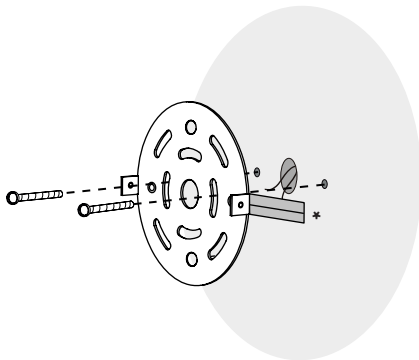

# INSTALLATION GUIDE

Sconce Lamp

**CAUTION: Turn off the power supply before executing any electrical installation.**

**We suggest that any electrical work be performed by a qualified specialist.**

## Included Parts:

**1** Placement of wall plugs. Before drilling, mark the location of the screws according to the **installation template**.

\* Electrical supply cables.

**2** Fixing the steel plate.

\* Use the labels as a guide for positioning the diffusers.

**3** Connect + to + and - to - using the connector.

**4** Secure body to steel plate.

\* Remove label once the lamp has been installed.

\* Allen screws are pre-installed.

**Handle with care, fragile materials.**