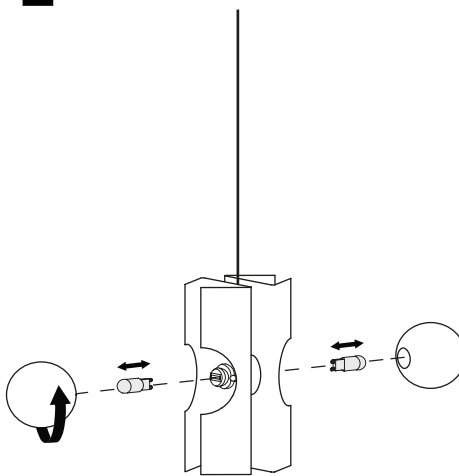

2

3

Handle with care, fragile materials.

Use only LED bulbs.

INSTALLATION GUIDE

Pendant Lamp

CAUTION: Turn off the power supply before executing any electrical installation.

We suggest that any electrical work be performed by a qualified specialist.

Included Parts:

1 Cut the cable to the desired length. Install the wall plugs and fix the light crossbar to the ceiling.

2 Pass the canopy through the cable.

3 Connect + to + and - to - using the connector.