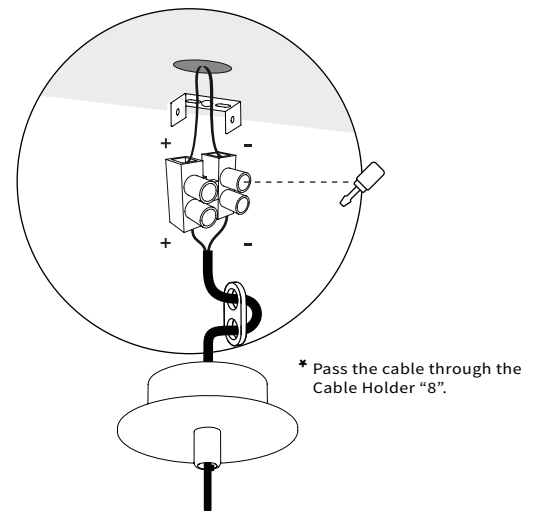

2

3

Handle with care, fragile materials.

Use only LED bulbs.

INSTALLATION GUIDE

Pendant Lamp

CAUTION: Turn off the power supply before executing any electrical installation.

We suggest that any electrical work be performed by a qualified specialist.

Included Parts:

1 Cut the cable to the desired length. Install the wall plugs and fix the light crossbar to the ceiling.

2 Pass the canopy through the cable.

3 Connect + to + and - to - using the connector.

4 Secure the canopy to the ceiling.

Handle with care, fragile materials.