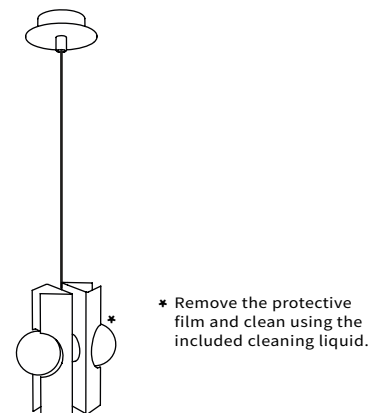

2

3

Handle with care, fragile materials.

Use only LED bulbs.

INSTALLATION GUIDE

Pendant Lamp

CAUTION: Turn off the power supply before executing any electrical installation.

We suggest that any electrical work be performed by a qualified specialist.

Included Parts:

1 Cut the cable to the desired length. Install the wall plugs and fix the light crossbar to the ceiling.

2 Pass the canopy through the cable.

3 Connect + to + and - to - using the connector.

4 Secure the canopy to the ceiling.

Handle with care, fragile materials.