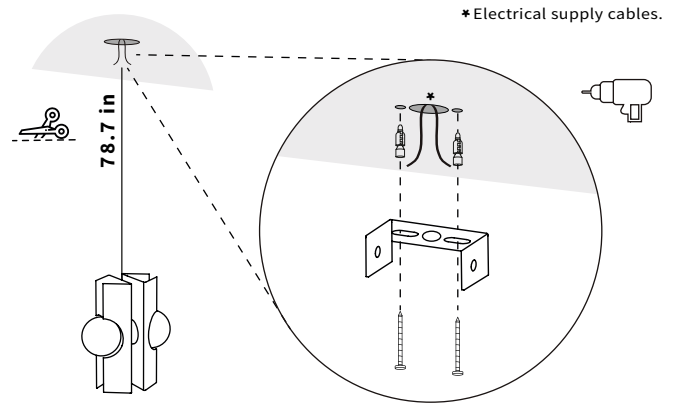

2

3

Handle with care, fragile materials.

Use only LED bulbs.

INSTALLATION GUIDE

Pendant Lamp

CAUTION: Turn off the power supply before executing any electrical installation.

We suggest that any electrical work be performed by a qualified specialist.

Included Parts:

1 Cut the cable to the desired length. Install the wall plugs and fix the light crossbar to the ceiling.

2 Pass the canopy through the cable.

3 Connect + to + and - to - using the connector.