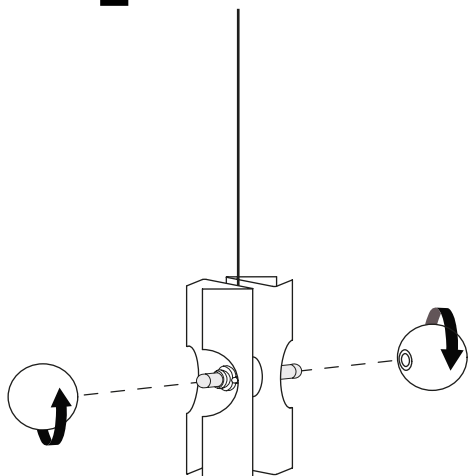

BULB REPLACEMENT

1