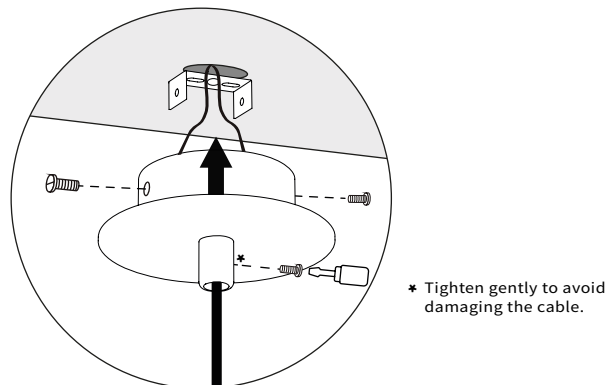

2

3

Handle with care, fragile materials.

Use only LED bulbs.

INSTALLATION GUIDE

Pendant Lamp

CAUTION: Turn off the power supply before executing any electrical installation.

We suggest that any electrical work be performed by a qualified specialist.

Included Parts:

1 Cut the cable to the desired length. Install the wall plugs and fix the light crossbar to the ceiling.

2 Pass the canopy through the cable.

3 Connect + to + and - to - using the connector.

4 Secure the canopy to the ceiling.

Handle with care, fragile materials.