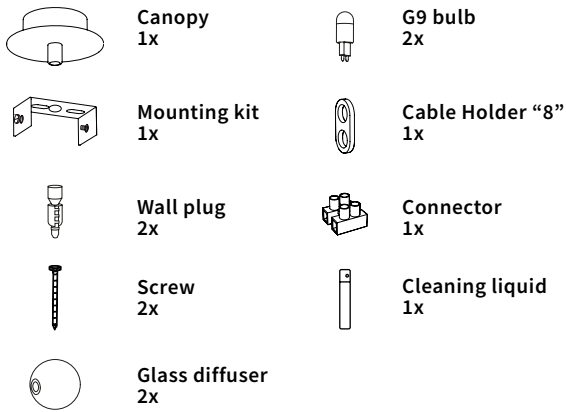

2

3

Handle with care, fragile materials.

Use only LED bulbs.

INSTALLATION GUIDE

Pendant Lamp

CAUTION: Turn off the power supply before executing any electrical installation.

We suggest that any electrical work be performed by a qualified specialist.

Included Parts:

1 Cut the cable to the desired length. Install the wall plugs and fix the light crossbar to the ceiling.

2 Pass the canopy through the cable.

3 Connect + to + and - to - using the connector.