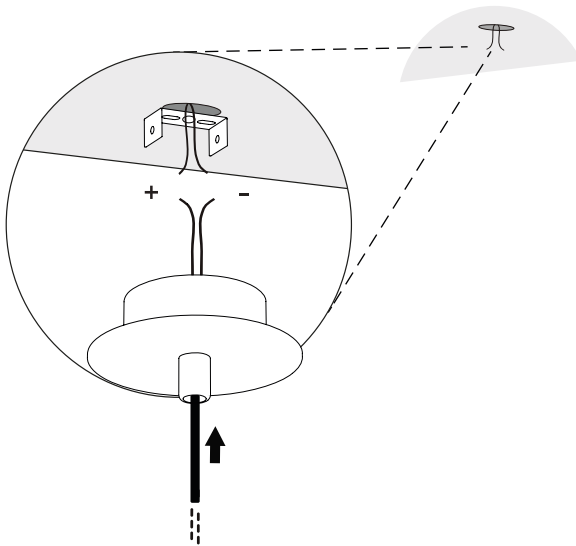

2

3

Handle with care, fragile materials.

Use only LED bulbs.

INSTALLATION GUIDE

Pendant Lamp

CAUTION: Turn off the power supply before executing any electrical installation.

We suggest that any electrical work be performed by a qualified specialist.

Included Parts:

1 Cut the cable to the desired length. Install the wall plugs and fix the light crossbar to the ceiling.

2 Pass the canopy through the cable.

3 Connect + to + and - to - using the connector.

4 Secure the canopy to the ceiling.

Handle with care, fragile materials.