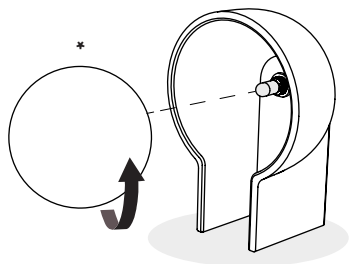

BULB REPLACEMENT

1

* It is recommended to handle the diffuser with both hands.

2