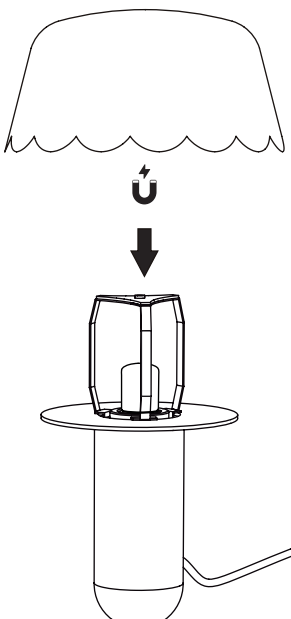

+52 222 688 8442

Light Source

5 W E27 LED COB 550 lm
120 - 127 V - 60 Hz 0.020 A
2700 K
Included

Indoor Use

bandidostudio.com

ANDRÉS GUTIÉRREZ

Bandido

BULB REPLACEMENT

1

2

3

After installing the lampshade, connect it to the power supply.

 Handle with care, fragile materials.

 Use only LED bulbs.