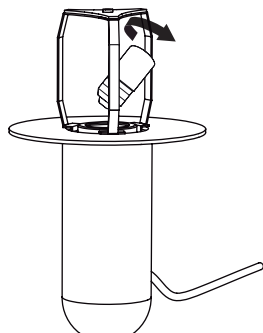

+52 222 688 8442

Light Source

5 W E27 LED COB 550 lm
120 - 127 V - 60 Hz 0.020 A
2700 K
Included

Indoor Use

bandidostudio.com

ANDRÉS GUTIÉRREZ

Bandido

BULB REPLACEMENT

1

2

3

After installing the lampshade, connect it to the power supply.

 Handle with care, fragile materials.

 Use only LED bulbs.