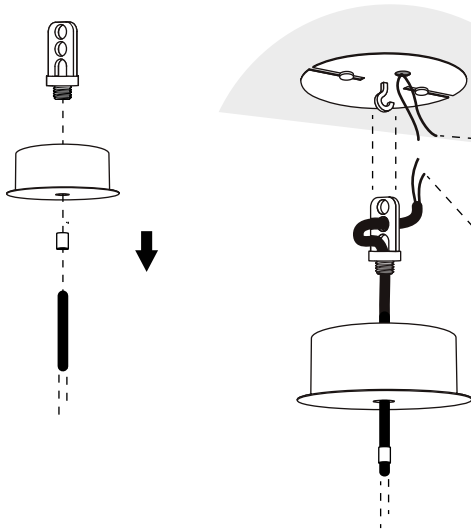

# Installation Guide

Pendant Lamp

**CAUTION: Turn off the power supply before executing any electrical installation.**

We suggest that any electrical work should be performed by a qualified electrician.

Partes incluidas.

Canopy  
(1 pc.)

Cable Holder "8"  
(1 pc.)

Fastener  
(1 pc.)

Plate with hook  
(1 pc.)

Wall plugs  
(2 pcs.)

Screws  
(2 pcs.)

**1** Cut the cable to the desired length. Place the wall plugs and fix the plate with the screws to the ceiling.

**2** Pass the fastener, canopy and cable holder "8" through the cable, then hang it on to the hook.

**3** Connect the wires.

The installation should be done by two people.

**4** Canopy fastening.

\*Screw fastener lightly until the canopy is secure.