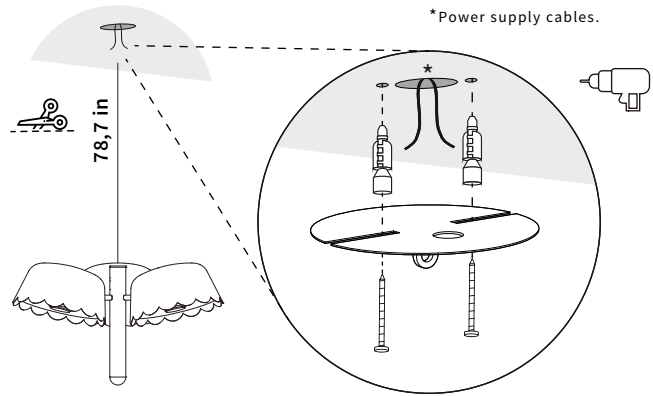

Canopy  
(1 pc.)

Cable Holder "8"  
(1 pc.)

Fastener  
(1 pc.)

Plate with hook  
(1 pc.)

Wall plugs  
(2 pcs.)

Screws  
(2 pcs.)

**1** Cut the cable to the desired length. Place the wall plugs and fix the plate with the screws to the ceiling.

**2** Pass the fastener, canopy and cable holder "8" through the cable, then hang it on to the hook.

**3** Connect the wires.

The installation should be done by two people.

**4** Canopy fastening.

\*Screw fastener lightly until the canopy is secure.