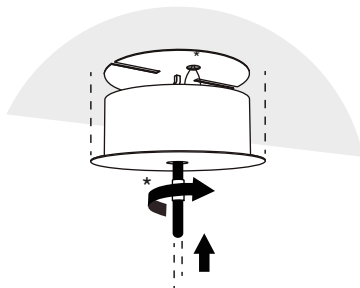

Canopy  
(1 pc.)

Cable Holder "8"  
(1 pc.)

Fastener  
(1 pc.)

Plate with hook  
(1 pc.)

Wall plugs  
(2 pcs.)

Screws  
(2 pcs.)

**1** Cut the cable to the desired length. Place the wall plugs and fix the plate with the screws to the ceiling.

**2** Pass the fastener, canopy and cable holder "8" through the cable, then hang it on to the hook.

**3** Connect the wires.

The installation should be done by two people.

**4** Canopy fastening.

\*Screw fastener lightly until the canopy is secure.