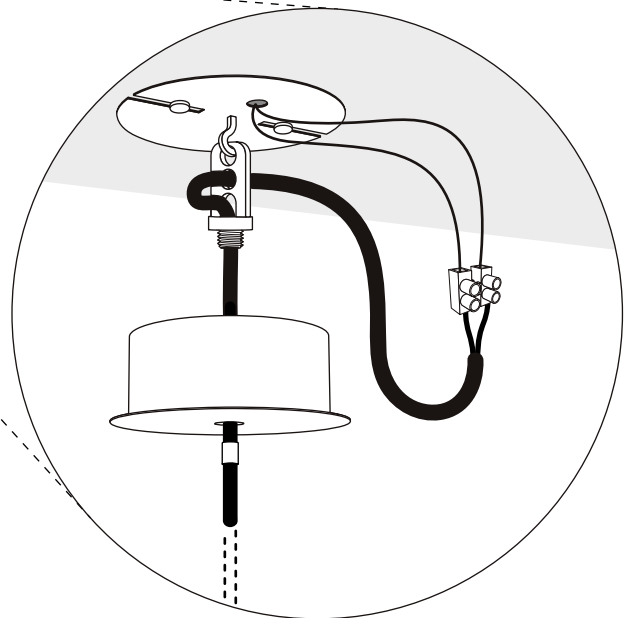

# Installation Guide

Pendant Lamp

**CAUTION: Turn off the power supply before executing any electrical installation.**

We suggest that any electrical work should be performed by a qualified electrician.

Partes incluidas.

Canopy  
(1 pc.)

Cable Holder "8"  
(1 pc.)

Fastener  
(1 pc.)

Plate with hook  
(1 pc.)

Wall plugs  
(2 pcs.)

Screws  
(2 pcs.)

**1** Cut the cable to the desired length. Place the wall plugs and fix the plate with the screws to the ceiling.

**2** Pass the fastener, canopy and cable holder "8" through the cable, then hang it on to the hook.

**3** Connect the wires.

The installation should be done by two people.

**4** Canopy fastening.

\*Screw fastener lightly until the canopy is secure.