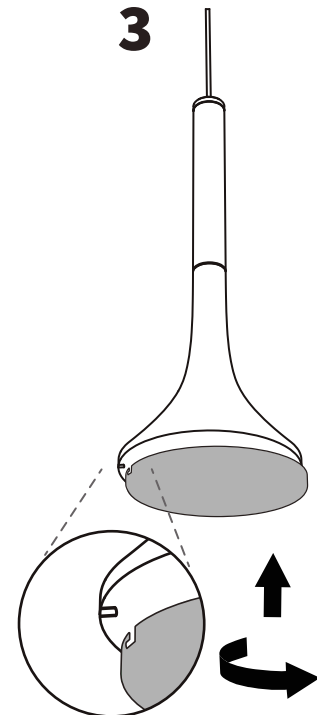

Bulb replacement

Tutorial

Handle with care, fragile materials.

Use only LED bulb