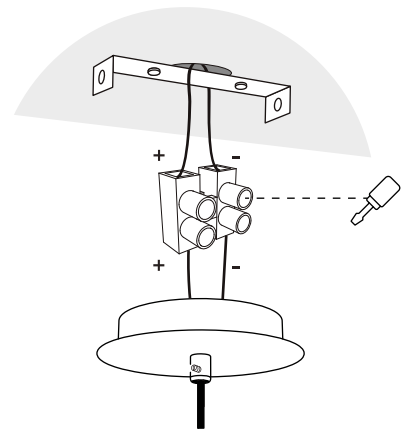

Use only LED bulb

Installation Guide

Pendant Lamp

CAUTION: Turn off the power supply before executing any electrical installation.

We suggest that any electrical work should be performed by a qualified electrician.

Parts included.

Canopy
(1 pc.)

Light crossbar
(1 pc.)

Wall plugs
(2 pcs.)

Screws
(2 pcs.)

1 Cut the cable to the desired length. Place the wall plugs and fix the light crossbar to the ceiling.

2 Pass the cable through the canopy.

3 Connect the wires through the connector.

4 Canopy fastening.

Handle with care, fragile materials.