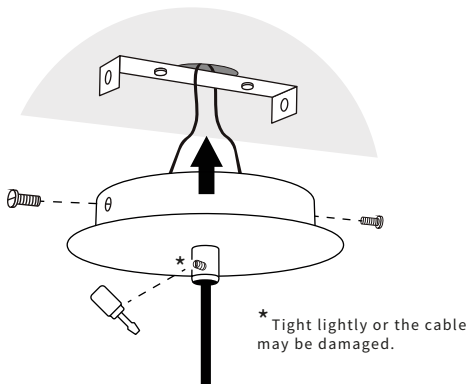

Use only LED bulb

Installation Guide

Pendant Lamp

CAUTION: Turn off the power supply before executing any electrical installation.

We suggest that any electrical work should be performed by a qualified electrician.

Parts included.

Canopy
(1 pc.)

Light crossbar
(1 pc.)

Wall plugs
(2 pcs.)

Screws
(2 pcs.)

1 Cut the cable to the desired length. Place the wall plugs and fix the light crossbar to the ceiling.

2 Pass the cable through the canopy.

3 Connect the wires through the connector.

4 Canopy fastening.

Handle with care, fragile materials.