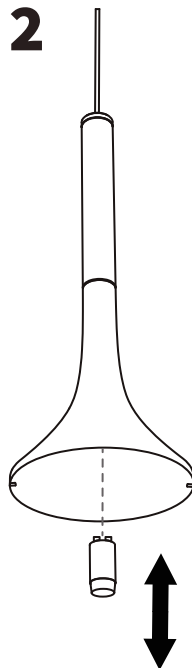

Bulb replacement

Tutorial

Handle with care, fragile materials.

Use only LED bulb