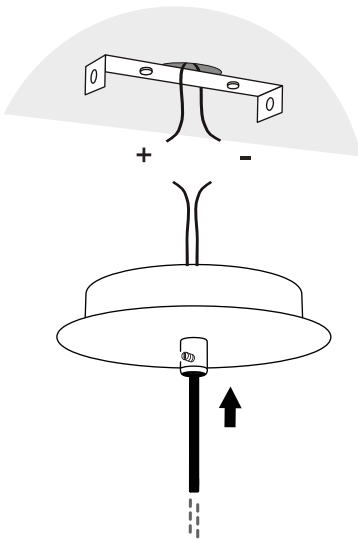

Use only LED bulb

Installation Guide

Pendant Lamp

CAUTION: Turn off the power supply before executing any electrical installation.

We suggest that any electrical work should be performed by a qualified electrician.

Parts included.

Canopy
(1 pc.)

Light crossbar
(1 pc.)

Wall plugs
(2 pcs.)

Screws
(2 pcs.)

1 Cut the cable to the desired length. Place the wall plugs and fix the light crossbar to the ceiling.

2 Pass the cable through the canopy.

3 Connect the wires through the connector.

4 Canopy fastening.

Handle with care, fragile materials.