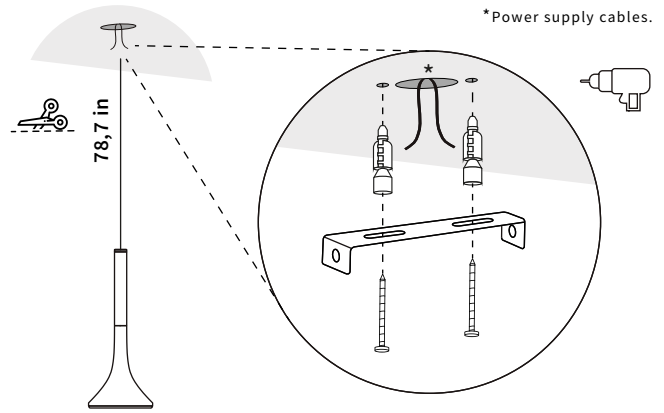

Use only LED bulb

Installation Guide

Pendant Lamp

CAUTION: Turn off the power supply before executing any electrical installation.

We suggest that any electrical work should be performed by a qualified electrician.

Parts included.

Canopy
(1 pc.)

Light crossbar
(1 pc.)

Wall plugs
(2 pcs.)

Screws
(2 pcs.)

1 Cut the cable to the desired length. Place the wall plugs and fix the light crossbar to the ceiling.

2 Pass the cable through the canopy.

3 Connect the wires through the connector.

4 Canopy fastening.

Handle with care, fragile materials.