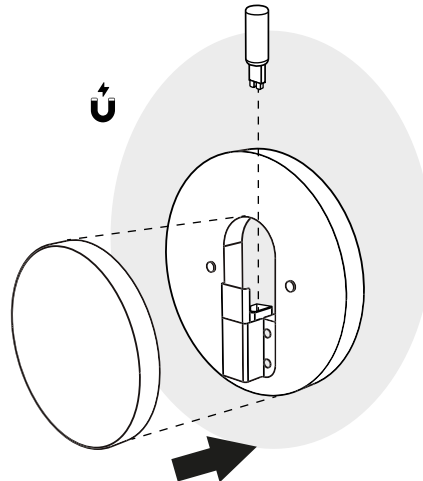

Bandido creates products that generate harmony and warmth in each space where they are present. We hope you enjoy your new product and exceeds all your expectations.

You can get more information about the maintenance of your product and warranty by scanning the following **QR Code**.

B AURA

Wall Sconce

Instructions

Light Source

1 x G9 LED bulb 7 W max.
120 V - 60 Hz 7 W LED 0.05 A.
Included
7 Wh

Indoor use

Distrito Bandido

RFC: DBA200515RT3
Callejón del Cristo 2 - 6A
Col. San José del Puente
C.P. 72150. Puebla, Puebla

+52 (222) 688 8442

www.bandidostudio.com

Bandido

Bulb replacement

Tutorial

1

2

3

Handle with care, fragile materials.

Use only LED bulb