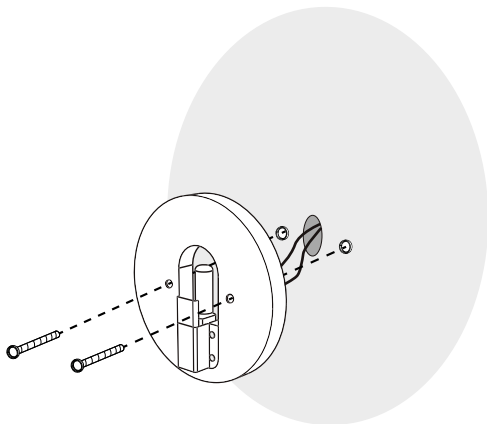

Handle with care, fragile materials.

Use only LED bulb

Installation Guide

Wall Sconce

CAUTION: Turn off the power supply before executing any electrical installation.

We suggest that any electrical work should be performed by a qualified electrician.

Parts included.

Wood Body
(1 pc.)

Steel disc
(1 pc.)

LED Bulb
(1 pc.)

Screws and wall plugs
(2 pcs. of each)

1 Placement of the wall plugs. Before drilling, mark the location of the screws according to the **Wood Body**.

2 Connect the wires through the connector.

3 Fix the Wood Body to the wall.

4 Steel disc placement.

Handle with care, fragile materials.

B