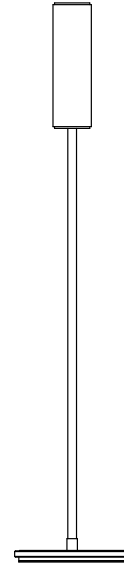

Light Source

2 x E27 LED bulb PAR20 7 W max.
127 V - 60 Hz 7 W LED 0.07 A.
Included
7 Wh

Indoor Use

Distrito Bandido

RFC: DBA200515RT3
Callejón del Cristo 2 - 6A
Col. San José del Puente
C.P. 72150. Puebla, Puebla

+52 (222) 688 8442

www.bandidostudio.com

B TEMPLO

Floor Lamp

Instructions

Bandido

Bulb replacement

Tutorial

2

Place the lamp on the base. (Detail)

* Reference screw for positioning the lamp tube over the base.

3

Lamp assembly.

* Verify that the cable is facing the back of the lamp.

Handle with care, fragile materials.