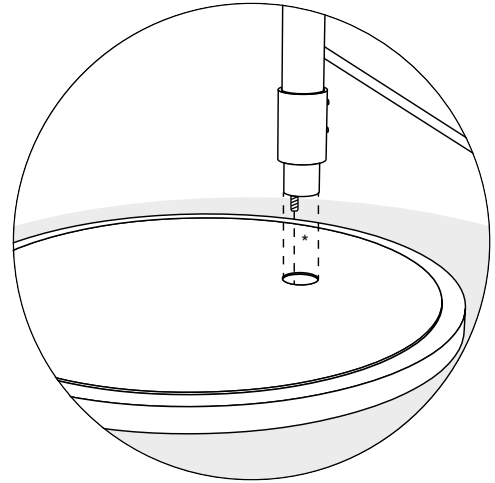

We suggest that any electrical work should be performed by a qualified electrician.

Parts included.

Lamp
(1 pc.)

Allen Key
(1 pc.)

Base
(1 pc.)

LED Bulb
(2 pcs.)

Screws
(1 pc.)

1

2

Place the lamp on the base. (Detail)

* Reference screw for positioning the lamp tube over the base.

3

Lamp assembly.

* Verify that the cable is facing the back of the lamp.

Handle with care, fragile materials.