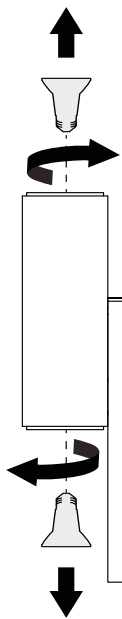

Bulb replacement

Tutorial

1