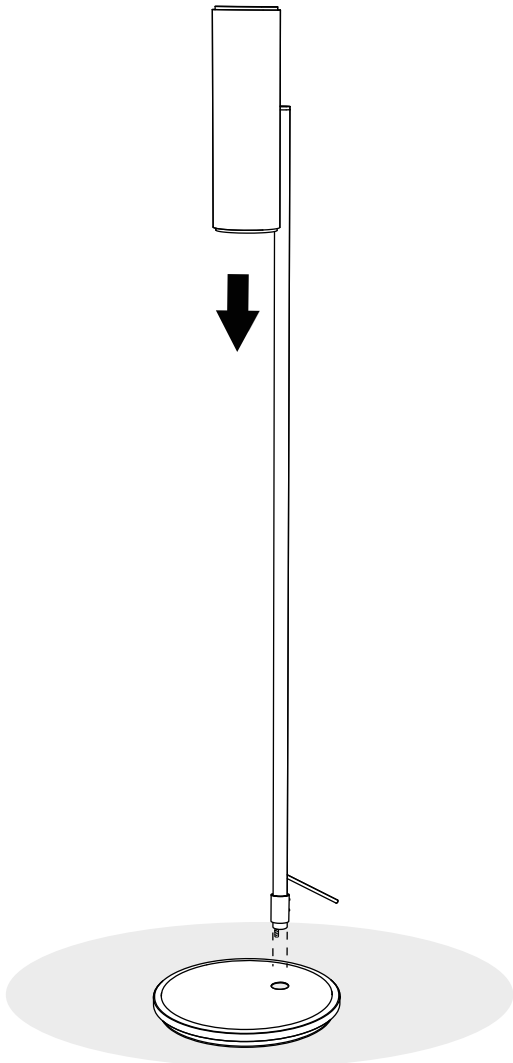

1

2

3

Handle with care, fragile materials.

Use only LED bulb

Installation Guide

Floor Lamp

CAUTION: Turn off the power supply before executing any electrical installation.

We suggest that any electrical work should be performed by a qualified electrician.

Parts included.

Lamp
(1 pc.)

Allen Key
(1 pc.)

Base
(1 pc.)

LED Bulb
(2 pcs.)

Screws
(1 pc.)

1

2

Place the lamp on the base. (Detail)

* Reference screw for positioning the lamp tube over the base.

3

Lamp assembly.

* Verify that the cable is facing the back of the lamp.

Handle with care, fragile materials.