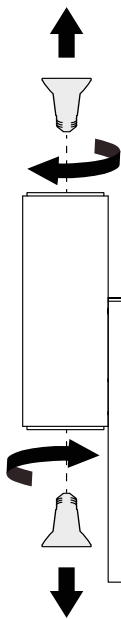

Bandido creates products that generate harmony and warmth in each space where they are present. We hope you enjoy your new product and exceeds all your expectations.

You can get more information about the maintenance of your product and warranty by scanning the following QR Code.

Light Source

2 x E27 LED bulb PAR20 7 W max.
127 V - 60 Hz 7 W LED 0.07 A.
Included
7 Wh

Indoor Use

Distrito Bandido

RFC: DBA200515RT3
Callejón del Cristo 2 - 6A
Col. San José del Puente
C.P. 72150. Puebla, Puebla

+52 (222) 688 8442

www.bandidostudio.com

B TEMPLO

Floor Lamp

Instructions

Bandido

Bulb replacement

Tutorial

1

2

3

Handle with care, fragile materials.

Use only LED bulb