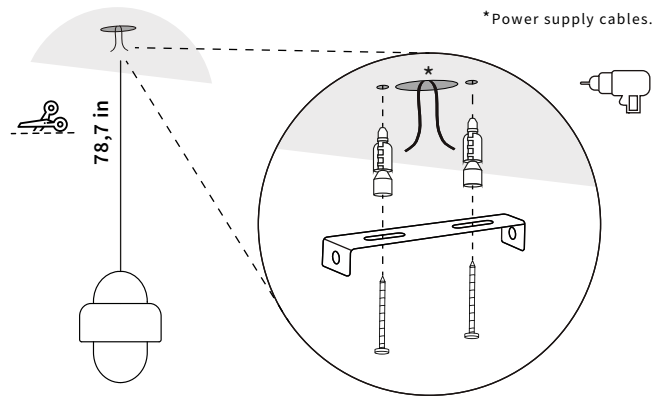

# Installation Guide

Pendant Lamp

**CAUTION: Turn off the power supply before executing any electrical installation.**

**We suggest that any electrical work should be performed by a qualified electrician.**

## Parts included.

**1** Cut the cable to the desired length. Place the wall plugs and fix the light crossbar to the ceiling.

**2** Pass the marble, cap, canopy and cable holder "8" through the cable.

**3** Connect the wires through the connector.