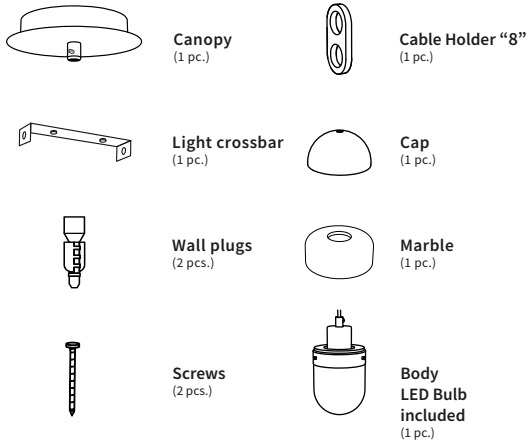

## Bulb replacement

Tutorial

Handle with care, fragile materials.

Use only LED bulb

# Installation Guide

Pendant Lamp

**CAUTION: Turn off the power supply before executing any electrical installation.**

**We suggest that any electrical work should be performed by a qualified electrician.**

## Parts included.

**1** Cut the cable to the desired length. Place the wall plugs and fix the light crossbar to the ceiling.

**2** Pass the marble, cap, canopy and cable holder "8" through the cable.

**3** Connect the wires through the connector.