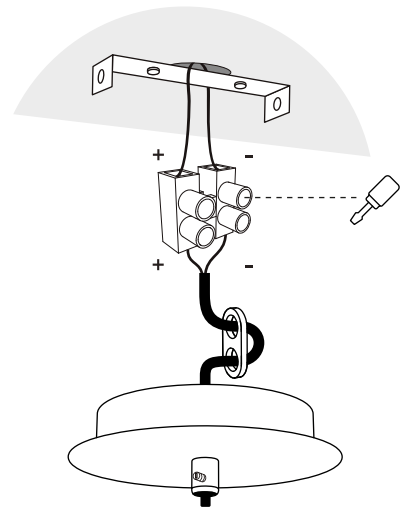

# Installation Guide

Pendant Lamp

**CAUTION: Turn off the power supply before executing any electrical installation.**

**We suggest that any electrical work should be performed by a qualified electrician.**

## Parts included.

**1** Cut the cable to the desired length. Place the wall plugs and fix the light crossbar to the ceiling.

**2** Pass the marble, cap, canopy and cable holder "8" through the cable.

**3** Connect the wires through the connector.

**4** Canopy fastening.

**Handle with care, fragile materials.**