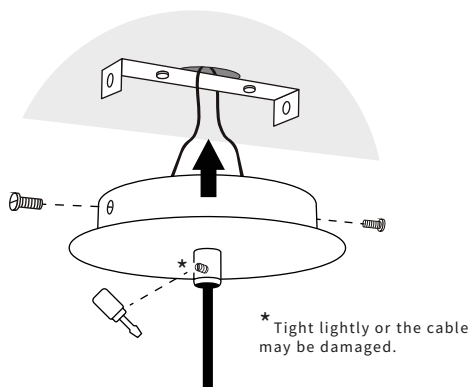

# Installation Guide

Pendant Lamp

**CAUTION: Turn off the power supply before executing any electrical installation.**

**We suggest that any electrical work should be performed by a qualified electrician.**

## Parts included.

**1** Cut the cable to the desired length. Place the wall plugs and fix the light crossbar to the ceiling.

**2** Pass the marble, cap, canopy and cable holder "8" through the cable.

**3** Connect the wires through the connector.

**4** Canopy fastening.

**Handle with care, fragile materials.**