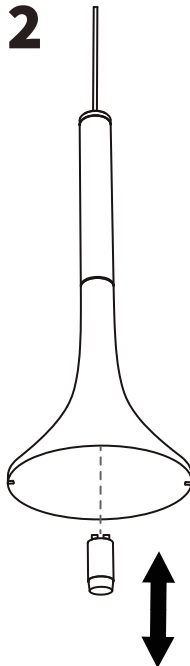

Bulb replacement

Tutorial

Handle with care, fragile materials.

Use only LED bulb