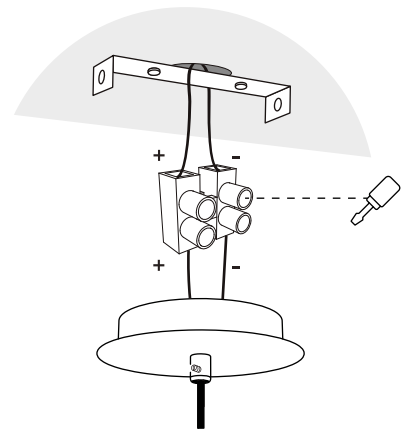

# Installation Guide

Pendant Lamp

**CAUTION: Turn off the power supply before executing any electrical installation.**

**We suggest that any electrical work should be performed by a qualified electrician.**

## Parts included.

Canopy  
(1 pc.)

Light crossbar  
(1 pc.)

Wall plugs  
(2 pcs.)

Screws  
(2 pcs.)

**1** Cut the cable to the desired length. Place the wall plugs and fix the light crossbar to the ceiling.

**2** Pass the cable through the canopy.

**3** Connect the wires through the connector.

**4** Canopy fastening.

**Handle with care, fragile materials.**