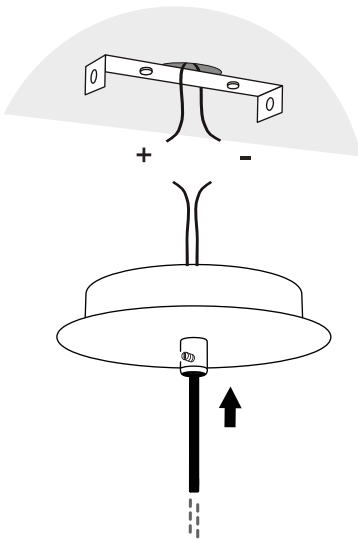

# Installation Guide

Pendant Lamp

**CAUTION: Turn off the power supply before executing any electrical installation.**

**We suggest that any electrical work should be performed by a qualified electrician.**

## Parts included.

Canopy  
(1 pc.)

Light crossbar  
(1 pc.)

Wall plugs  
(2 pcs.)

Screws  
(2 pcs.)

**1** Cut the cable to the desired length. Place the wall plugs and fix the light crossbar to the ceiling.

**2** Pass the cable through the canopy.

**3** Connect the wires through the connector.

**4** Canopy fastening.

**Handle with care, fragile materials.**