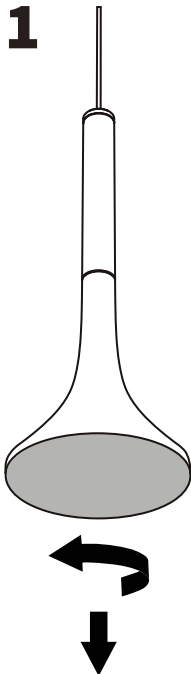

Bulb replacement

Tutorial

Handle with care, fragile materials.

Use only LED bulb