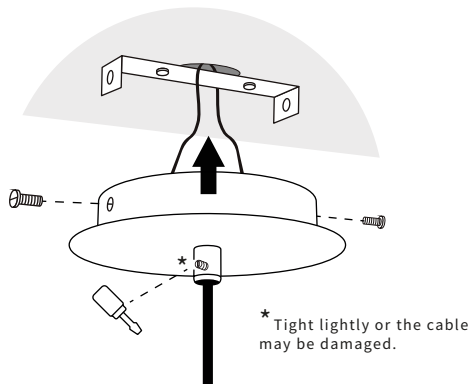

# Installation Guide

Pendant Lamp

**CAUTION: Turn off the power supply before executing any electrical installation.**

**We suggest that any electrical work should be performed by a qualified electrician.**

## Parts included.

Canopy  
(1 pc.)

Light crossbar  
(1 pc.)

Wall plugs  
(2 pcs.)

Screws  
(2 pcs.)

**1** Cut the cable to the desired length. Place the wall plugs and fix the light crossbar to the ceiling.

**2** Pass the cable through the canopy.

**3** Connect the wires through the connector.

**4** Canopy fastening.

**Handle with care, fragile materials.**