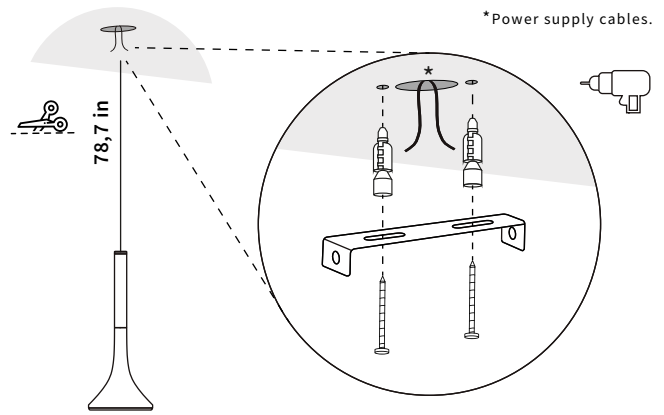

# Installation Guide

Pendant Lamp

**CAUTION: Turn off the power supply before executing any electrical installation.**

**We suggest that any electrical work should be performed by a qualified electrician.**

## Parts included.

Canopy  
(1 pc.)

Light crossbar  
(1 pc.)

Wall plugs  
(2 pcs.)

Screws  
(2 pcs.)

**1** Cut the cable to the desired length. Place the wall plugs and fix the light crossbar to the ceiling.

**2** Pass the cable through the canopy.

**3** Connect the wires through the connector.

**4** Canopy fastening.

**Handle with care, fragile materials.**